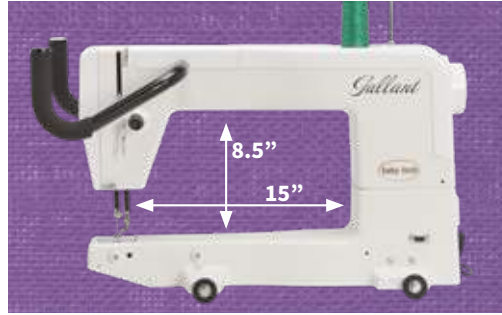

Large Workspace

Enjoy creative freedom with 15 inches of workspace and 8.5 inches of height on the Gallant.