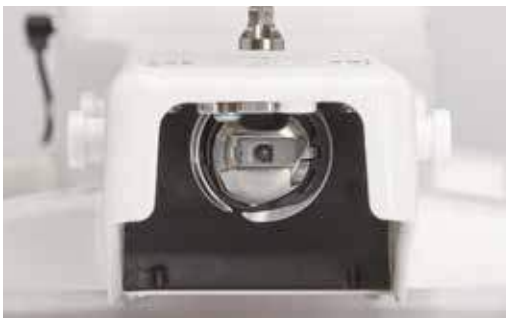

[f](#) [y](#) [i](#) [t](#) [BabyLock.com](#)

Gallant

Longarm Quilting Machine

1,800 Stitches Per Minute

The Gallant is built for speed! Sewing at 1,800 SPM and consistent 4-18 stitches per inch, your quilt will be done before you know it.

M-Class Bobbin

You'll need fewer bobbin changes with the high-speed rotary hook and large-capacity M-class bobbin.

LED Lighting

The convenient LED light ring makes it easy to see and keep your quilts on track.

*Shown with optional Quilt Frame Tabletop

Villa Frame

The Gallant comes with the height-adjustable 8-foot Villa frame, with an optional extension to give you more space to finish larger quilts.

Machine Specifications