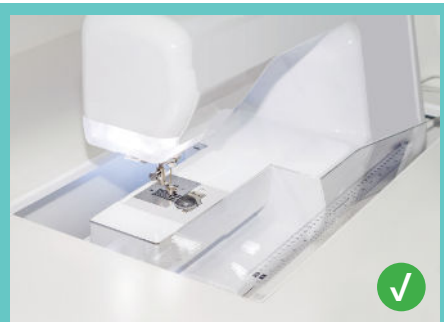

WITH INSERT