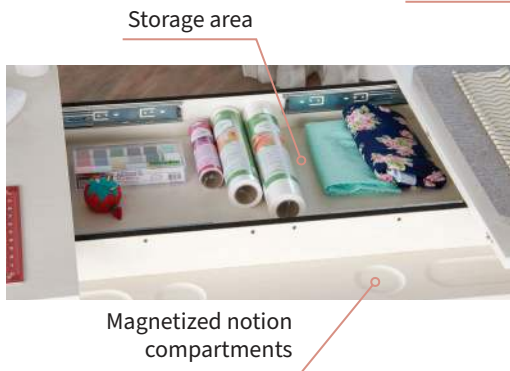

Shown in English White Ash with extension panels in storage compartment

Shown with elevated height option

Shown with included table extension panels (extends to 75" wide)

HEIGHT ADJUSTABLE CENTER

WORK WHILE SITTING OR STANDING

Koala understands that the perfect working height is a personal choice. Introducing the Koala Height Adjustable Center. You'll cut and craft at just the right height with the perfect amount of work surface area for all your projects.

HEIGHT ADJUSTABLE CENTER

BASE MODEL -
Shown in English White Ash
Assembly required

Four notion storage components;
two magnetized per side

Adjustable storage shelf

Easily accessible push-button
height controls, with digital
read-out and four presets

ADDITIONAL DESIGN FEATURES

- Electric Lift height adjustment features a smooth soft start and soft stop, with safety stop impact protection
- Two-sided work station allowing for sitting or standing on either side
- Adjustable storage shelf (below the table top surface)
- Easily holds up to 250 lbs.
- Includes two extension panels with front and back storage compartment
- Storage alcove with magnetic closure. Storage dimensions: 39 3/4" L x 23 3/8" W x 3-3/16" D
- Four notion compartments; two magnetized per side