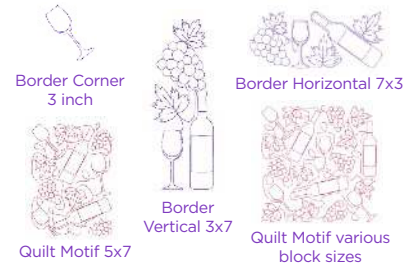

mwn31 4x4

mwn32 4x4

mwn34 4x4

mwn35 4x4

mwn36 4x4

mwn37 4x4

mwn39 4x4

mwn40 4x4

Quilt Motifs

Border Corner 3 inch

Border Horizontal 7x3

Quilt Motif 5x7

Border Vertical 3x7

Quilt Motif various block sizes