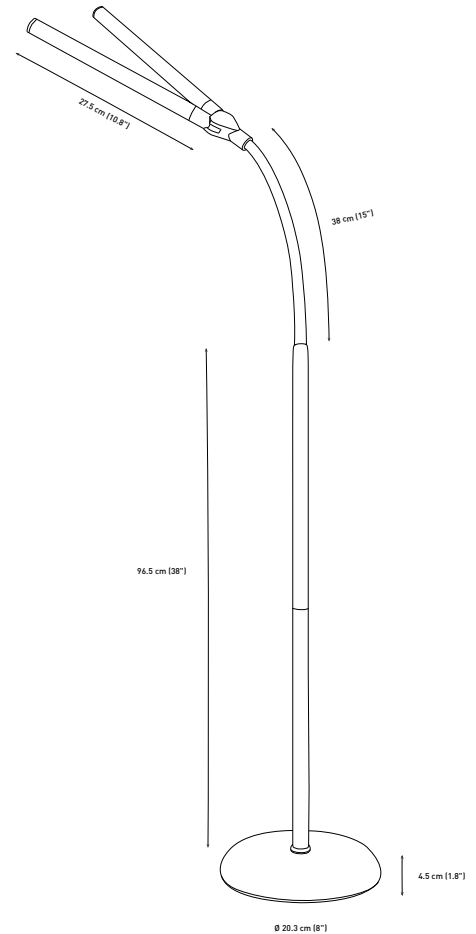

DuoLamp™

FLOOR

Fact Sheet

Double your light and eliminate shadows with the DuoLamp Floor. The adjustable arm directs light exactly where needed, making this lamp a great addition to any salon offering eyelash, eyebrow or tattooing services. With its slim and sleek design, the DuoLamp Floor is unobtrusive and emits a fantastic quality of light and accurate colour matching due to its 56 bright, high quality LEDs.

LED 6,000 K daylight

2,090 Lux at 30cm (12")

4 brightness levels

LIGHT QUALITY

ERGONOMICS

DESIGN

daylightcompany.com

DuoLamp™

FLOOR

UN1530

FEATURES

- Double shade increases your illuminated work surface
- Flexible arm directs light exactly where needed
- Bright daylight LEDs for true colour matching
- Touch switch dimmer with 4 brightness levels
- Lamp brightness: 2,090 Lux at 30cm (12")

SPECIFICATIONS

Product information

Weight	3.5 kg (7.8 lb)
Colour	white
Cable length	1.8 m (68.9")

Light output

Light source	LED
Lumens	700 lm
Lux at 30 cm (12")	2,090
Colour temperature	6,000 K
CRI	80+
Energy consumption	13.5W