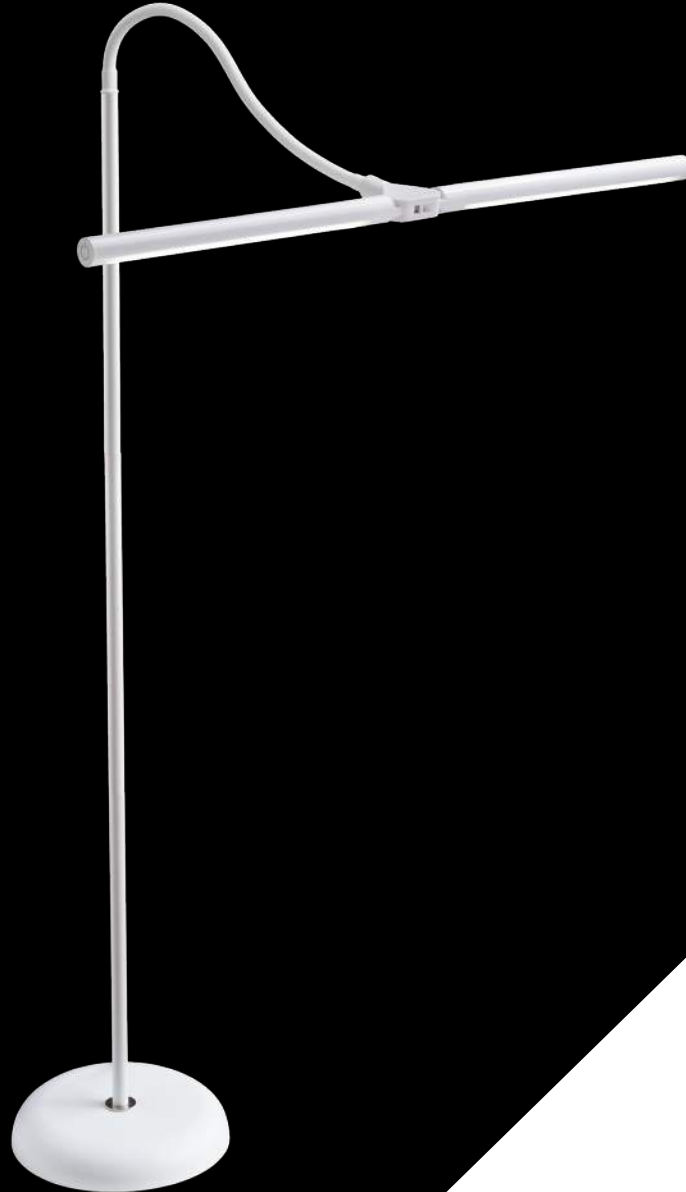

DuoLamp™

FLOOR

Fact Sheet

Double your light and eliminate shadows with the DuoLamp Floor. The adjustable arm directs light exactly where needed, making this lamp a great addition to any salon offering eyelash, eyebrow or tattooing services. With its slim and sleek design, the DuoLamp Floor is unobtrusive and emits a fantastic quality of light and accurate colour matching due to its 56 bright, high quality LEDs.

LED 6,000 K daylight

2,090 Lux at 30cm (12")

4 brightness levels

LIGHT QUALITY

ERGONOMICS

DESIGN

daylightcompany.com

DuoLamp™

FLOOR

UN1530

FEATURES

- Double shade increases your illuminated work surface
- Flexible arm directs light exactly where needed
- Bright daylight LEDs for true colour matching
- Touch switch dimmer with 4 brightness levels
- Lamp brightness: 2,090 Lux at 30cm (12")

SPECIFICATIONS

Product information

Weight	3.5 kg (7.8 lb)
Colour	white
Cable length	1.8 m (68.9")

Light output

Light source	LED
Lumens	700 lm
Lux at 30 cm (12")	2,090
Colour temperature	6,000 K
CRI	80+
Energy consumption	13.5W